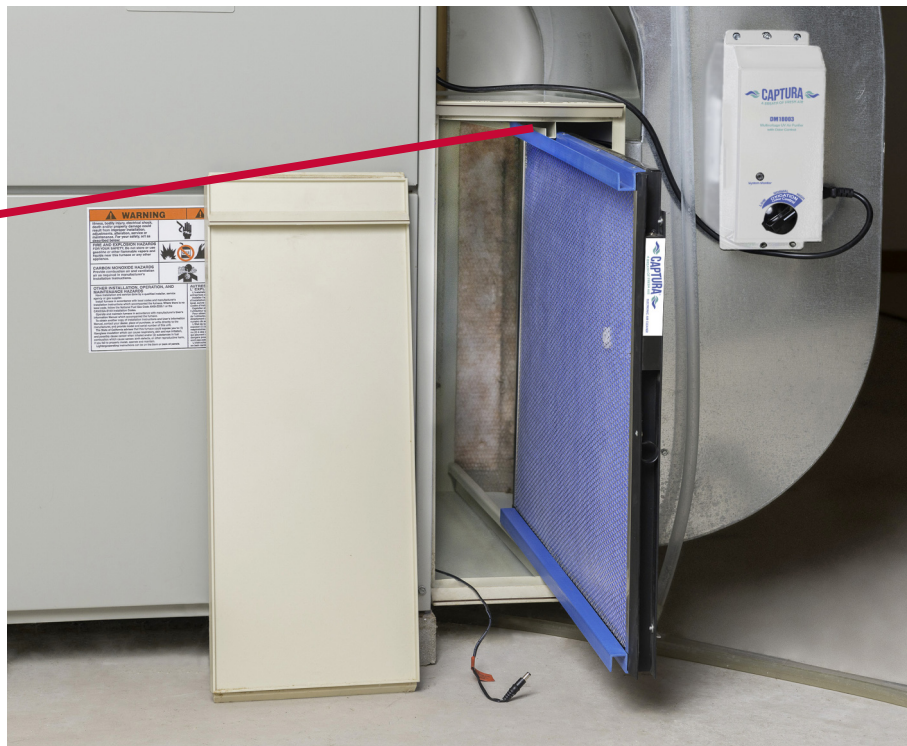

RETROFIT POLARIZED-MEDIA AIR CLEANER FOR MEDIA CABINETS

Controls smoke, pollen, dust, dust-mite dander and other organic and inorganic particulates.

Rails slide over the filter guides in filter cabinets.

Fits Most Media Cabinets.

AIR CLEANER MODEL #	DESCRIPTION	REPLACEMENT MEDIA 3-PACK
# CR-PF-21.5x25.5EX-RF/SG	Retrofit for SpaceGard 2200	# MS-21.5X25.5EX-RF/SG
# CR-PF-17x28.25EX-RF/SG	Retrofit for SpaceGard 2400	# MS-17X28.25EX-RF/SG
# CR-PF-21x25.187EX-RF	Retrofit for Aprilaire 2200	# MS-21X25.187EX-RF
# CR-PF-16.563x27.5EX-RF	Retrofit for Aprilaire 2400	# MS-16.563x27.5EX-RF
# CR-PF-20.938x24.438EX-RF	Retrofit for Aprilaire 1210 & 2210	# MS-20.938x24.438EX-RF
# CR-PF-16.625x27.125EX-RF	Retrofit for Aprilaire 1410 & 2410	# MS-16.625x27.125EX-RF
# CR-PF-16x25EX-RF	Retrofit for 16x25 for Honeywell, Trion etc	# MS-16x25EX-RF
# CR-PF-20x20EX-RF	Retrofit for 20x20 for Honeywell, Trion etc	# MS-20x20EX-RF
# CR-PF-20x25EX-RF	Retrofit for 20x25 for Honeywell, Trion etc	# MS-20x25EX-RF
#CR-PF-13x21.5ACTUAL	Carrier/Bryant Polar Pnl Actual Size	#MS13x21.5ACTUAL
CR-PF-16.375x21.5ACTUAL	Carrier/Bryant Polar Pnl Actual Size	#MS16.375x21.5ACTUAL
CR-PF-19.875x21.5ACTUAL	Carrier/Bryant Polar Pnl Actual Size	#MS19.875x21.5ACTUAL
CR-PF-23.3125x21.5ACTUAL	Carrier/Bryant Polar Pnl Actual Size	#MS23.3125x21.5ACTUAL
CR-PF-17.125x26EX-RF	American Standard, AccuClean, Trane Clean Effects	#MS-17.125x26EX-RF

What's Included:

Polarized-media panel, Two (2) media pads (one installed)
Low voltage power cord, Installation instructions