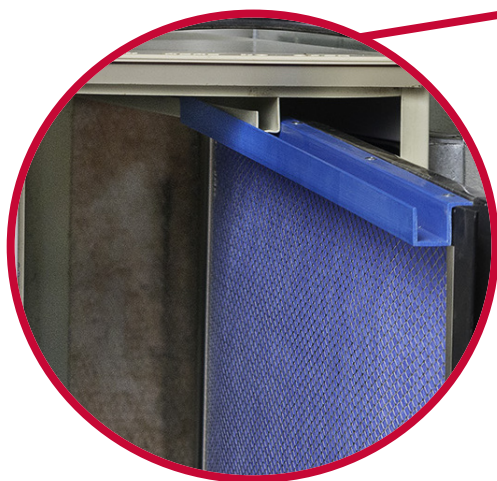

RETROFIT POLARIZED-MEDIA AIR CLEANER FOR MEDIA CABINETS

Controls smoke, pollen, dust, dust-mite dander and other organic and inorganic particulates.

Rails slide over the filter guides in filter cabinets.

Fits Most Media Cabinets.

AIR CLEANER MODEL #	DESCRIPTION	REPLACEMENT MEDIA 3-PACK
# CR-PF-21.5x25.5EX-RF/SG	Retrofit for SpaceGard 2200	# MS-21.5X25.5EX-RF/SG
# CR-PF-17x28.25EX-RF/SG	Retrofit for SpaceGard 2400	# MS-17X28.25EX-RF/SG
# CR-PF-21x25.187EX-RF	Retrofit for Aprilaire 2200	# MS-21X25.187EX-RF
# CR-PF-16.563x27.5EX-RF	Retrofit for Aprilaire 2400	# MS-16.563x27.5EX-RF
# CR-PF-20.938x24.438EX-RF	Retrofit for Aprilaire 1210 & 2210	# MS-20.938x24.438EX-RF
# CR-PF-16.625x27.125EX-RF	Retrofit for Aprilaire 1410 & 2410	# MS-16.625x27.125EX-RF
# CR-PF-16x25EX-RF	Retrofit for 16x25 for Honeywell, Trion etc	# MS-16x25EX-RF
# CR-PF-20x20EX-RF	Retrofit for 20x20 for Honeywell, Trion etc	# MS-20x20EX-RF
# CR-PF-20x25EX-RF	Retrofit for 20x25 for Honeywell, Trion etc	# MS-20x25EX-RF
#CR-PF-13x21.5ACTUAL	Carrier/Bryant Polar Pnl Actual Size	#MS13x21.5ACTUAL
CR-PF-16.375x21.5ACTUAL	Carrier/Bryant Polar Pnl Actual Size	#MS16.375x21.5ACTUAL
CR-PF-19.875x21.5ACTUAL	Carrier/Bryant Polar Pnl Actual Size	#MS19.875x21.5ACTUAL
CR-PF-23.3125x21.5ACTUAL	Carrier/Bryant Polar Pnl Actual Size	#MS23.3125x21.5ACTUAL
CR-PF-17.125x26EX-RF	American Standard, AccuClean, Trane Clean Effects	#MS-17.125x26EX-RF

What's Included:

Polarized-media panel, Two (2) media pads (one installed)
Low voltage power cord, Installation instructions