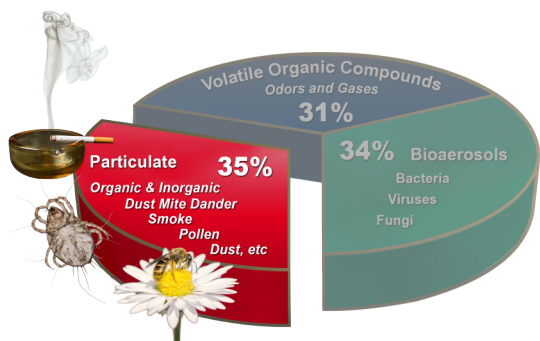

RETROFIT POLARIZED-MEDIA AIR CLEANER FOR MEDIA CABINETS

Controls smoke, pollen, dust, dust-mite dander and other organic and inorganic particulates.

Rails slide over the filter guides in filter cabinets.

What's Included:

Polarized-media panel, Two (2) media pads (one installed)
Low voltage power cord, Installation instructions